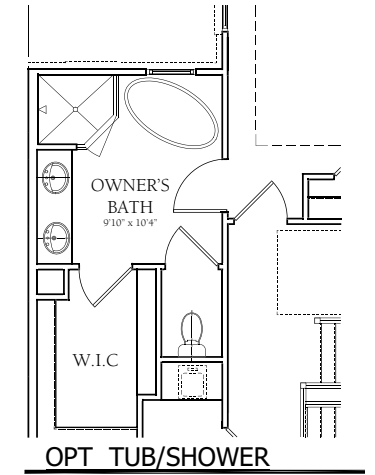

THE VERANDA COLLECTION

Elevation 3

Elevation 2

Elevation 1

Elevation 3 - Charleston Style End

THE NORBURY

THE NORBURY

Lower Level

CHARLESTON STYLE END

Lower Level

Renderings are an artist's representation for illustrative purposes only. Plans and specifications are subject to modifications without notice. All dimensions are approximate. The information, plans, specifications and designs contained in these drawings cannot be used or reproduced without prior written consent of Basheer & Edgemore. © Basheer and Edgemore. All Rights Reserved.

Main Level

Upper Level

CHARLESTON STYLE END

TURTLE POINT

2071 Chain Bridge Road
Suite 510
Tysons Corner, Virginia 22182
Phone: 703.849.8700