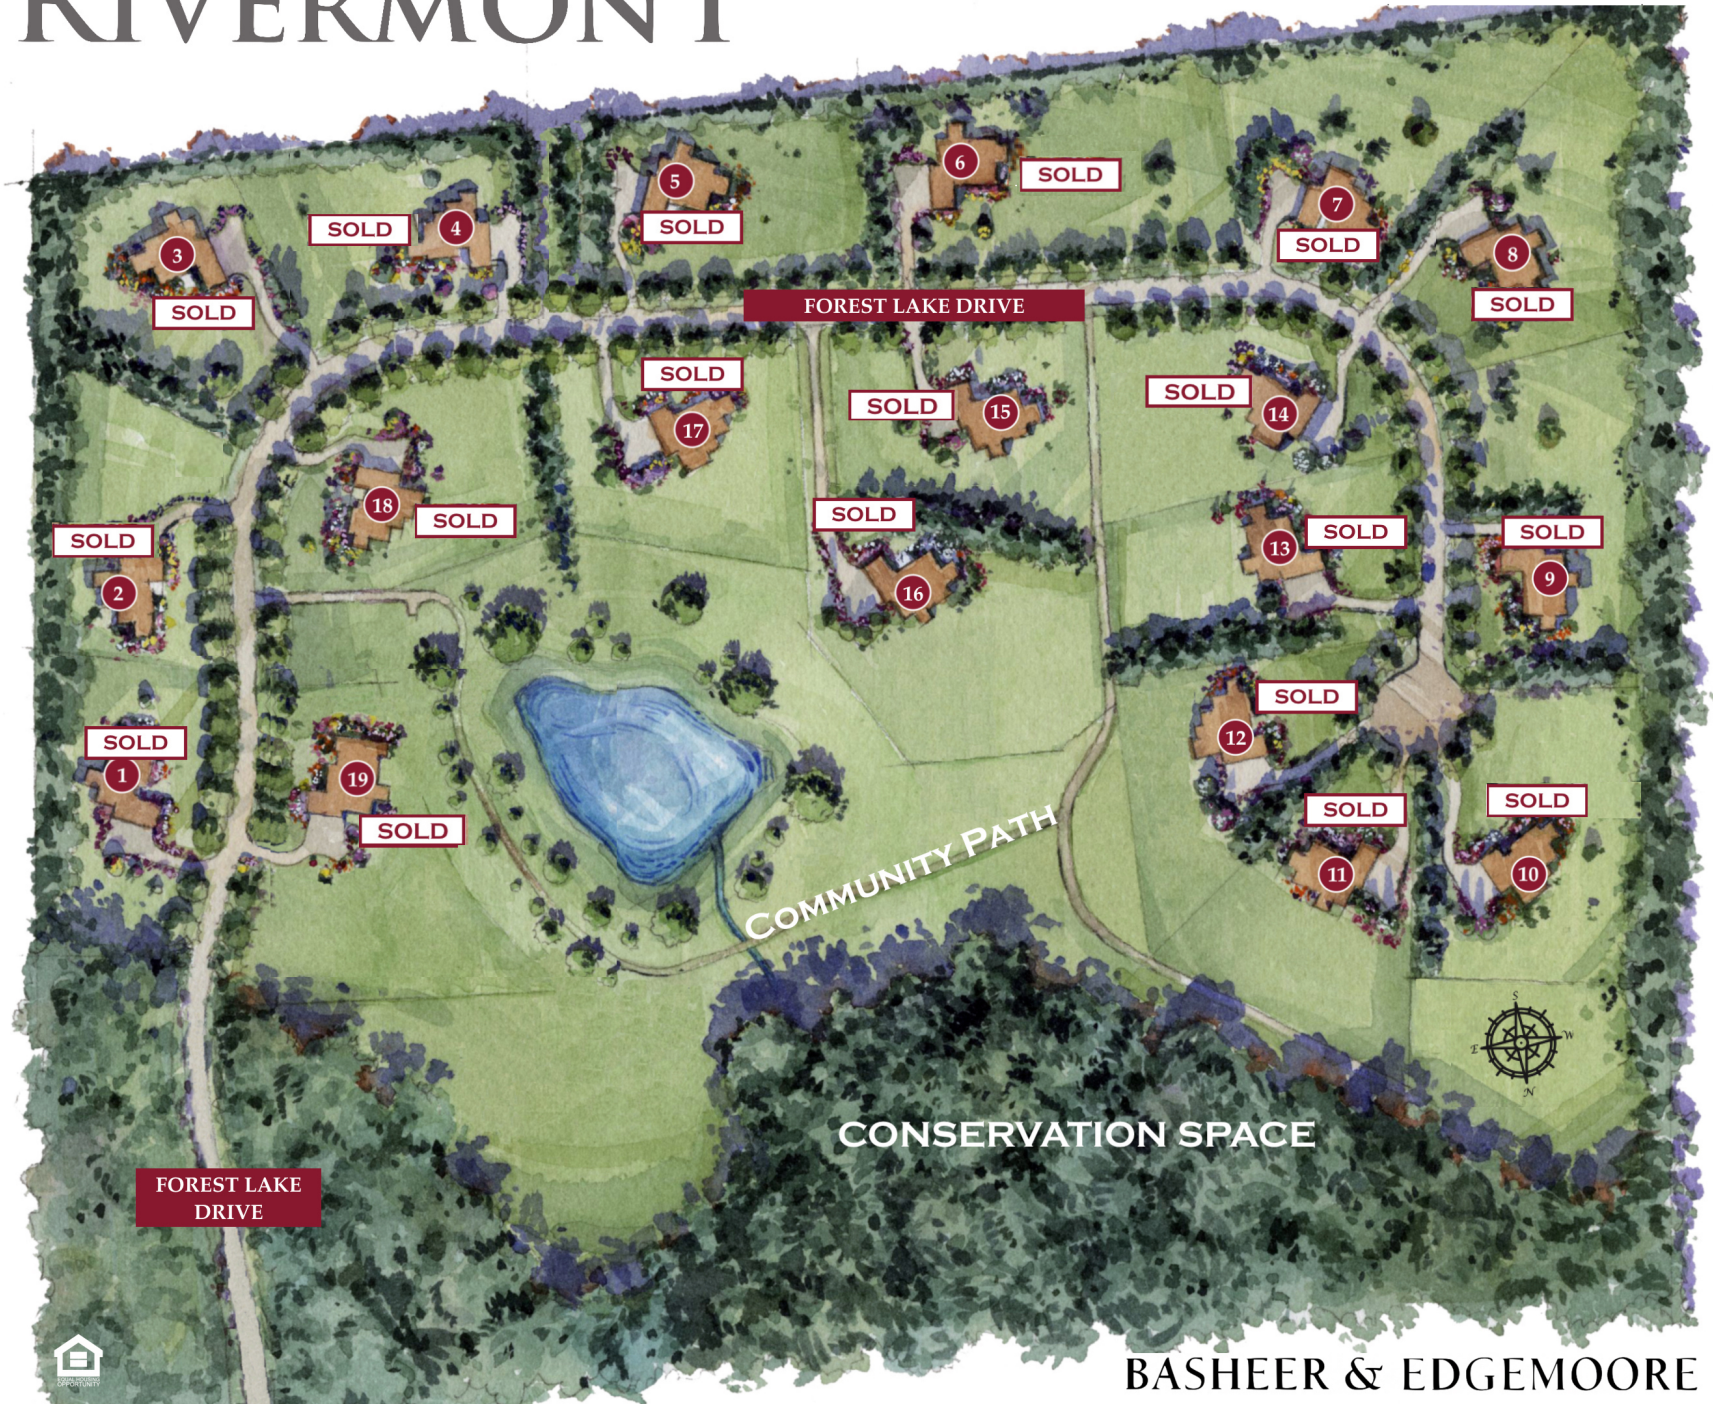

# RIVERMONT

**BASHEER & EDMOORE**

Directions: From Route 7 West, turn right on Colvin Mill Road to a right on Walker Road. Cross over Georgetown Pike and turn left on Forest Lake Dr. to the Rivermont entrance. Model Home ahead on the right: 10234 Forest Lake Drive, Great Falls, VA 22066.