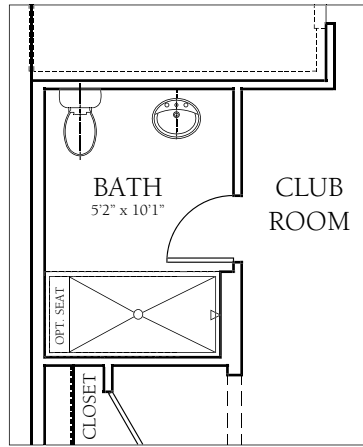

# THE VERANDA COLLECTION

*Elevation 3*

*Elevation 2*

*Elevation 1*

*Elevation 3 - Charleston Style End*

# THE SOMERVILLE

**FULL BATH WITH CLUB ROOM**

**CHARLESTON STYLE END**

**Lower Level**

**Lower Level**

Renderings are an artist's representation for illustrative purposes only. Plans and specifications are subject to modifications without notice. All dimensions are approximate. The information, plans, specifications and designs contained in these drawings cannot be used or reproduced without prior written consent of Basheer & Edgemore. © Basheer and Edgemore. All Rights Reserved.

23'6" x 53

**Main Level**

23'6" x 53

**Upper Level**

OPT TUB/SHOWER

CHARLESTON STYLE END