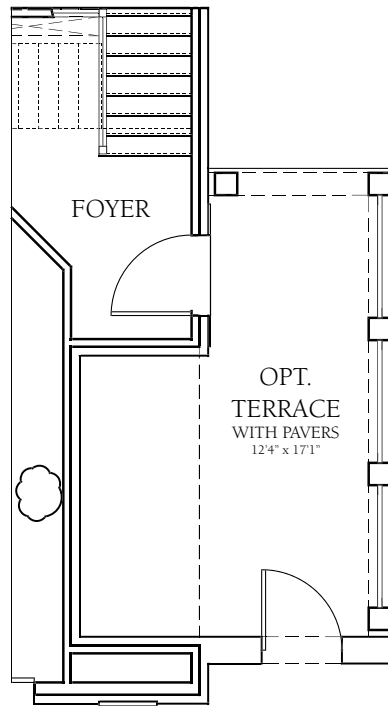

# THE VERANDA COLLECTION

*Elevation 3*

*Elevation 2*

*Elevation 1*

*Elevation 3 - Charleston Style End*

# THE SOMERVILLE

**FULL BATH WITH CLUB ROOM**

**CHARLESTON STYLE END**

**Lower Level**

**Lower Level**

Renderings are an artist's representation for illustrative purposes only. Plans and specifications are subject to modifications without notice. All dimensions are approximate. The information, plans, specifications and designs contained in these drawings cannot be used or reproduced without prior written consent of Basheer & Edgemore. © Basheer and Edgemore. All Rights Reserved.

23'6" x 53

**Main Level**

23'6" x 53

**Upper Level**

OPT TUB/SHOWER

CHARLESTON STYLE END