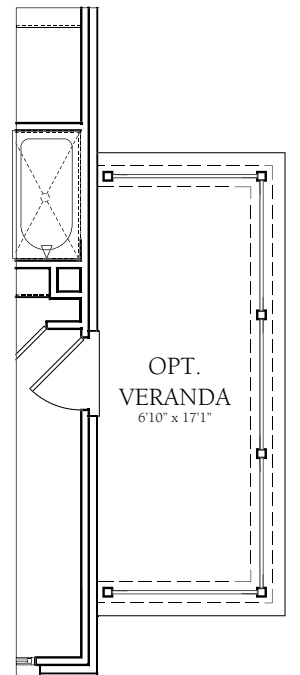

# THE SOMERVILLE

**FULL BATH WITH CLUB ROOM**

**CHARLESTON STYLE END**

**Lower Level**

**Lower Level**

Renderings are an artist's representation for illustrative purposes only. Plans and specifications are subject to modifications without notice. All dimensions are approximate. The information, plans, specifications and designs contained in these drawings cannot be used or reproduced without prior written consent of Basheer & Edgemore. © Basheer and Edgemore. All Rights Reserved.

23'6" x 53

**Main Level**

23'6" x 53

**Upper Level**

OPT TUB/SHOWER

CHARLESTON STYLE END