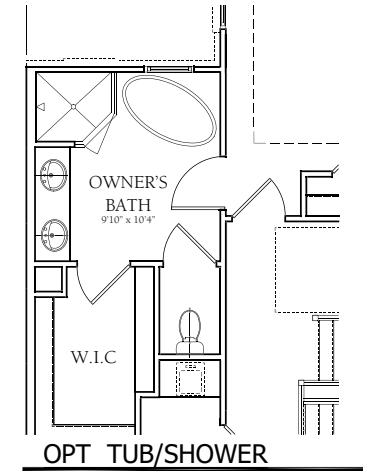

# THE VERANDA COLLECTION

*Elevation 3*

*Elevation 2*

*Elevation 1*

*Elevation 3 - Charleston Style End*

# THE SOMERVILLE

**FULL BATH WITH CLUB ROOM**

**CHARLESTON STYLE END**

**Lower Level**

**Lower Level**

Renderings are an artist's representation for illustrative purposes only. Plans and specifications are subject to modifications without notice. All dimensions are approximate. The information, plans, specifications and designs contained in these drawings cannot be used or reproduced without prior written consent of Basheer & Edgemore. © Basheer and Edgemore. All Rights Reserved.

23'6" x 53

**Main Level**

23'6" x 53

**Upper Level**

OPT TUB/SHOWER

CHARLESTON STYLE END