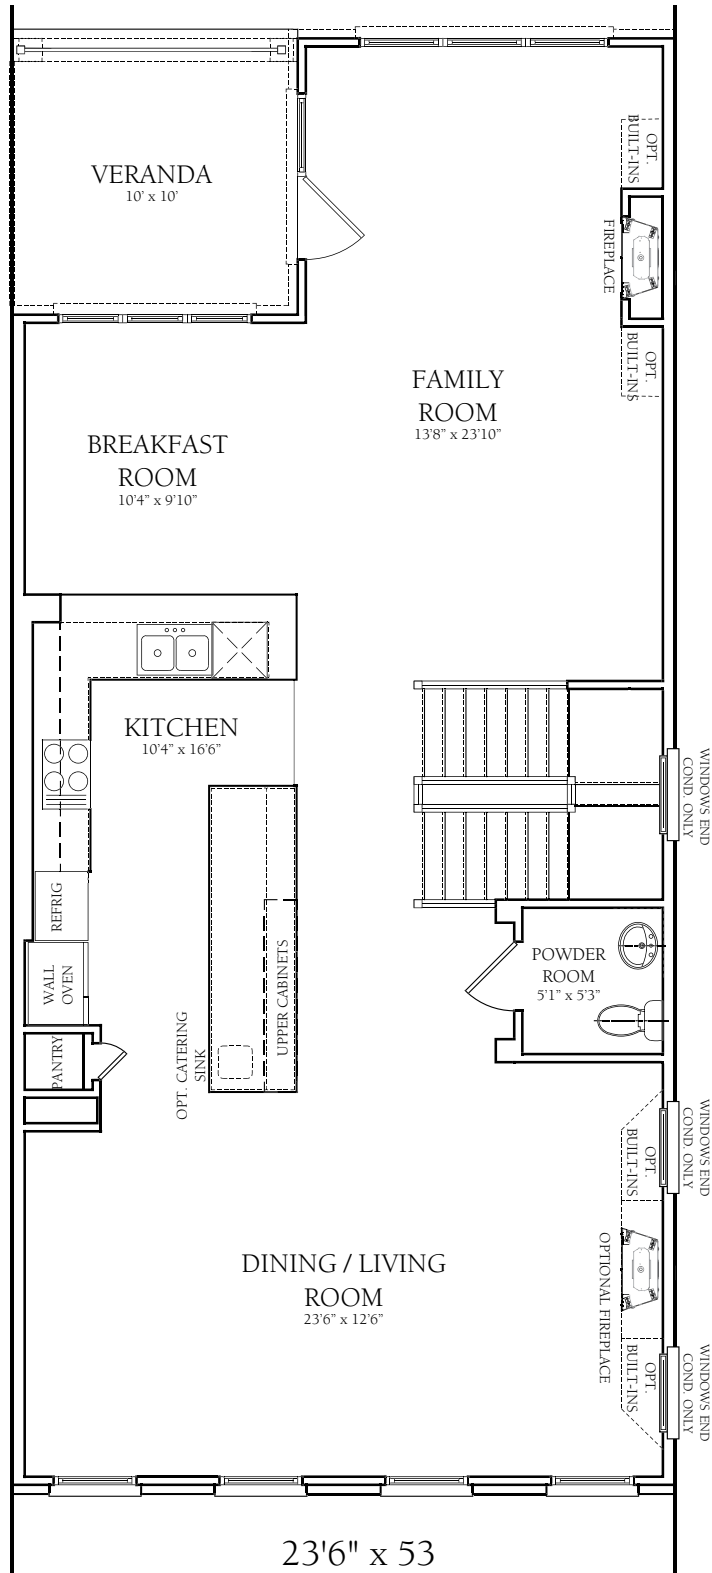

# THE VERANDA COLLECTION

*Elevation 3*

*Elevation 2*

*Elevation 1*

*Elevation 3 - Charleston Style End*

# THE SOMERVILLE

**FULL BATH WITH CLUB ROOM**

**CHARLESTON STYLE END**

**Lower Level**

**Lower Level**

Renderings are an artist's representation for illustrative purposes only. Plans and specifications are subject to modifications without notice. All dimensions are approximate. The information, plans, specifications and designs contained in these drawings cannot be used or reproduced without prior written consent of Basheer & Edgemore. © Basheer and Edgemore. All Rights Reserved.

23'6" x 53

**Main Level**

23'6" x 53

**Upper Level**

OPT TUB/SHOWER

CHARLESTON STYLE END