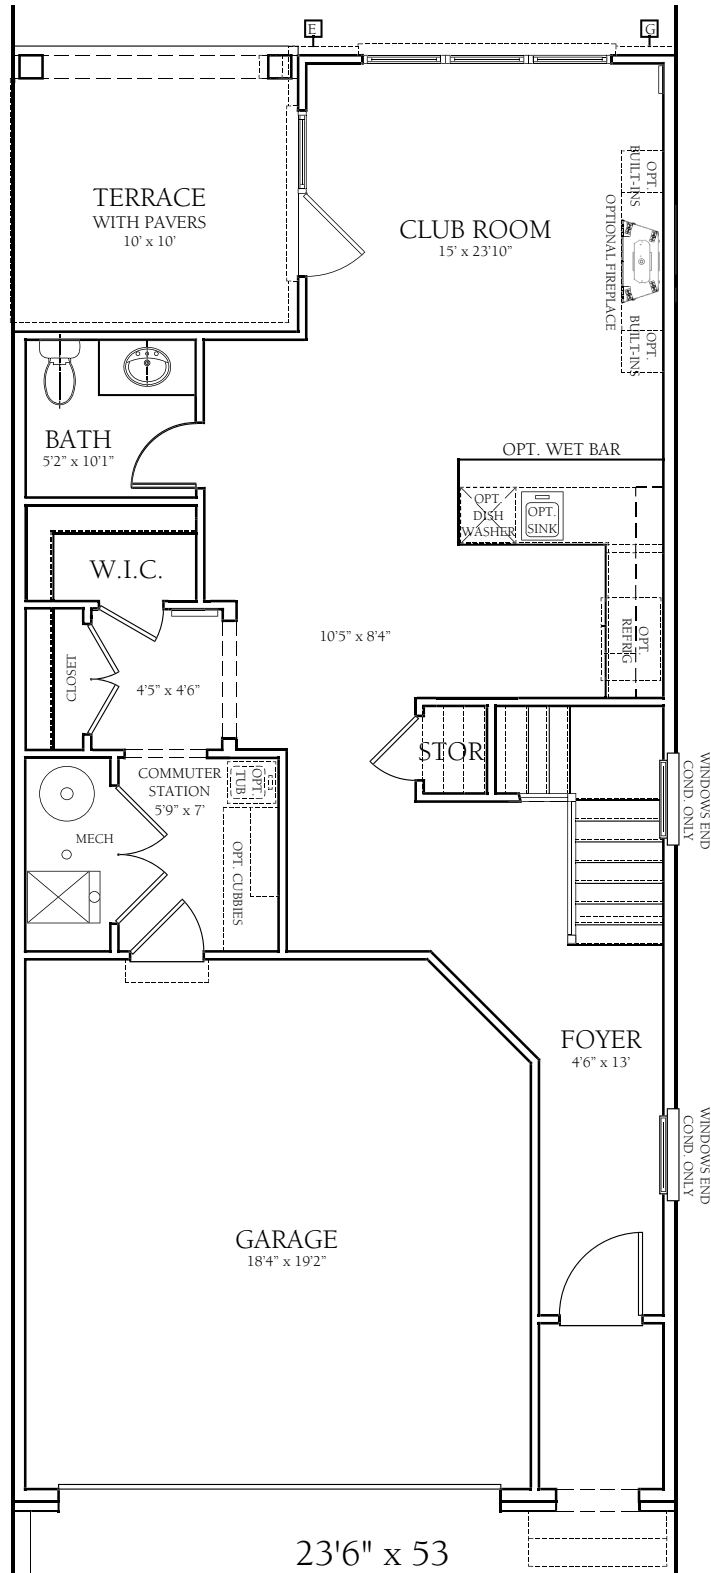

# THE VERANDA COLLECTION

*Elevation 3*

*Elevation 2*

*Elevation 1*

*Elevation 3 - Charleston Style End*

# THE SOMERVILLE

# THE SOMERVILLE

**FULL BATH WITH CLUB ROOM**

**CHARLESTON STYLE END**

**Lower Level**

**Lower Level**

Renderings are an artist's representation for illustrative purposes only. Plans and specifications are subject to modifications without notice. All dimensions are approximate. The information, plans, specifications and designs contained in these drawings cannot be used or reproduced without prior written consent of Basheer & Edgemore. © Basheer and Edgemore. All Rights Reserved.

23'6" x 53

**Main Level**

23'6" x 53

**Upper Level**

OPT TUB/SHOWER

CHARLESTON STYLE END