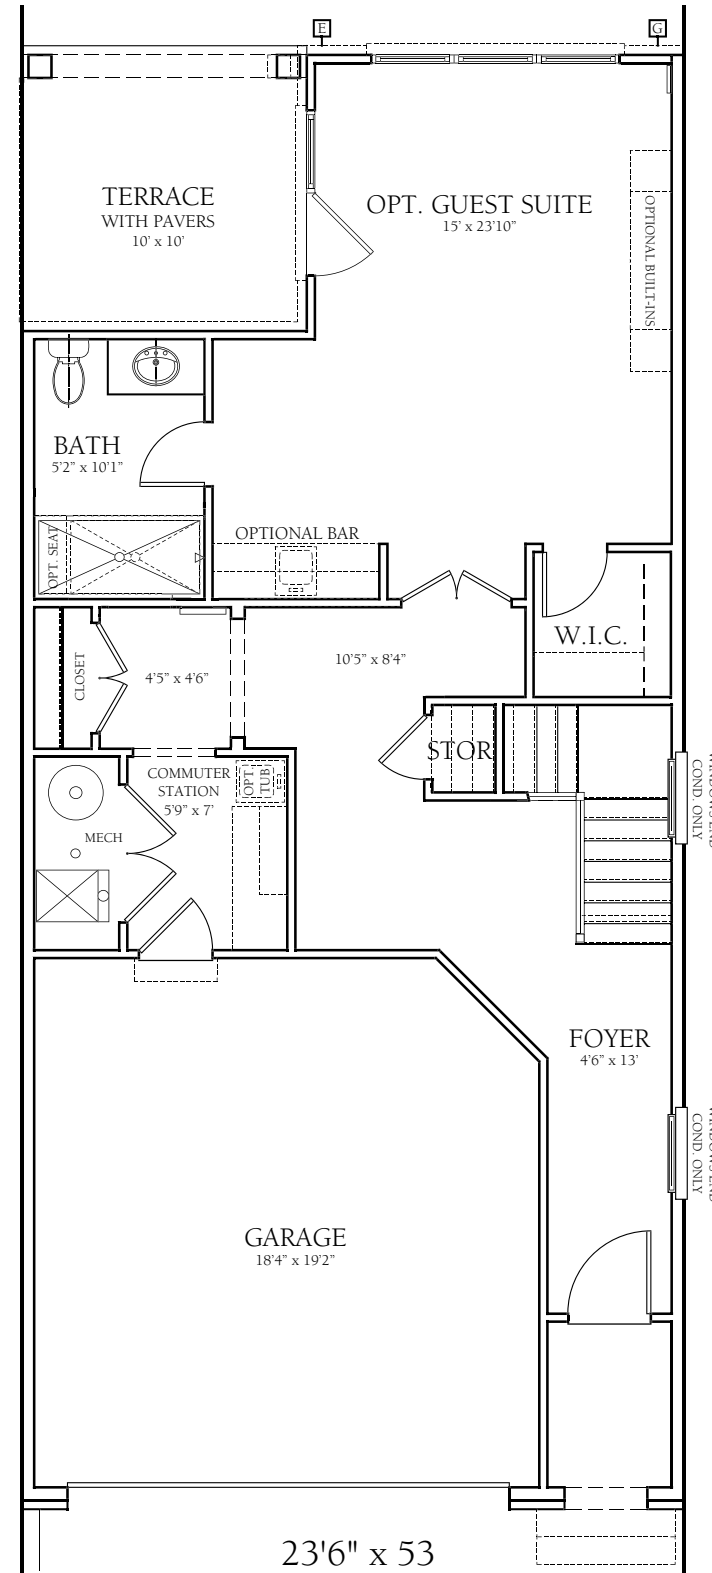

# THE VERANDA COLLECTION

*Elevation 3*

*Elevation 2*

*Elevation 1*

*Elevation 3 - Charleston Style End*

# THE SOMERVILLE

**FULL BATH WITH CLUB ROOM**

**CHARLESTON STYLE END**

**Lower Level**

**Lower Level**

Renderings are an artist's representation for illustrative purposes only. Plans and specifications are subject to modifications without notice. All dimensions are approximate. The information, plans, specifications and designs contained in these drawings cannot be used or reproduced without prior written consent of Basheer & Edgemore. © Basheer and Edgemore. All Rights Reserved.

23'6" x 53

**Main Level**

23'6" x 53

**Upper Level**

OPT TUB/SHOWER

CHARLESTON STYLE END