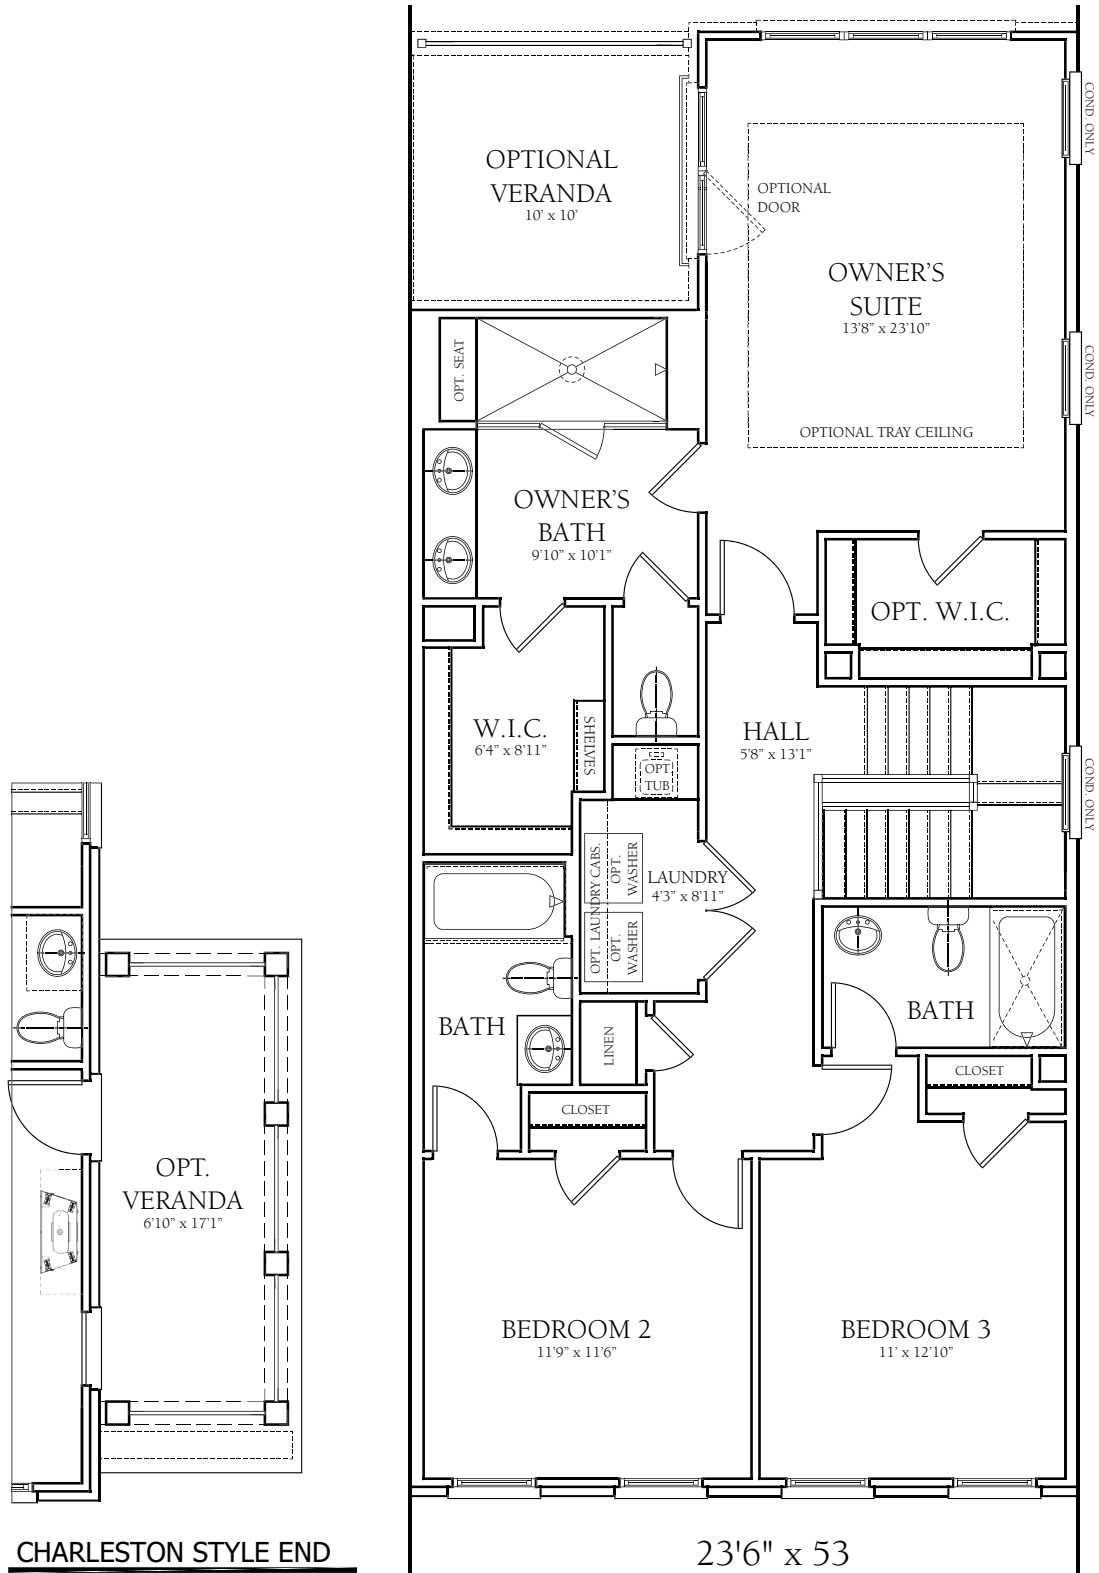

# THE VERANDA COLLECTION

*Elevation 3*

*Elevation 2*

*Elevation 1*

*Elevation 3 - Charleston Style End*

# THE SOMERVILLE

**FULL BATH WITH CLUB ROOM**

**CHARLESTON STYLE END**

**Lower Level**

**Lower Level**

Renderings are an artist's representation for illustrative purposes only. Plans and specifications are subject to modifications without notice. All dimensions are approximate. The information, plans, specifications and designs contained in these drawings cannot be used or reproduced without prior written consent of Basheer & Edgemore. © Basheer and Edgemore. All Rights Reserved.

23'6" x 53

**Main Level**

23'6" x 53

**Upper Level**

OPT TUB/SHOWER

CHARLESTON STYLE END