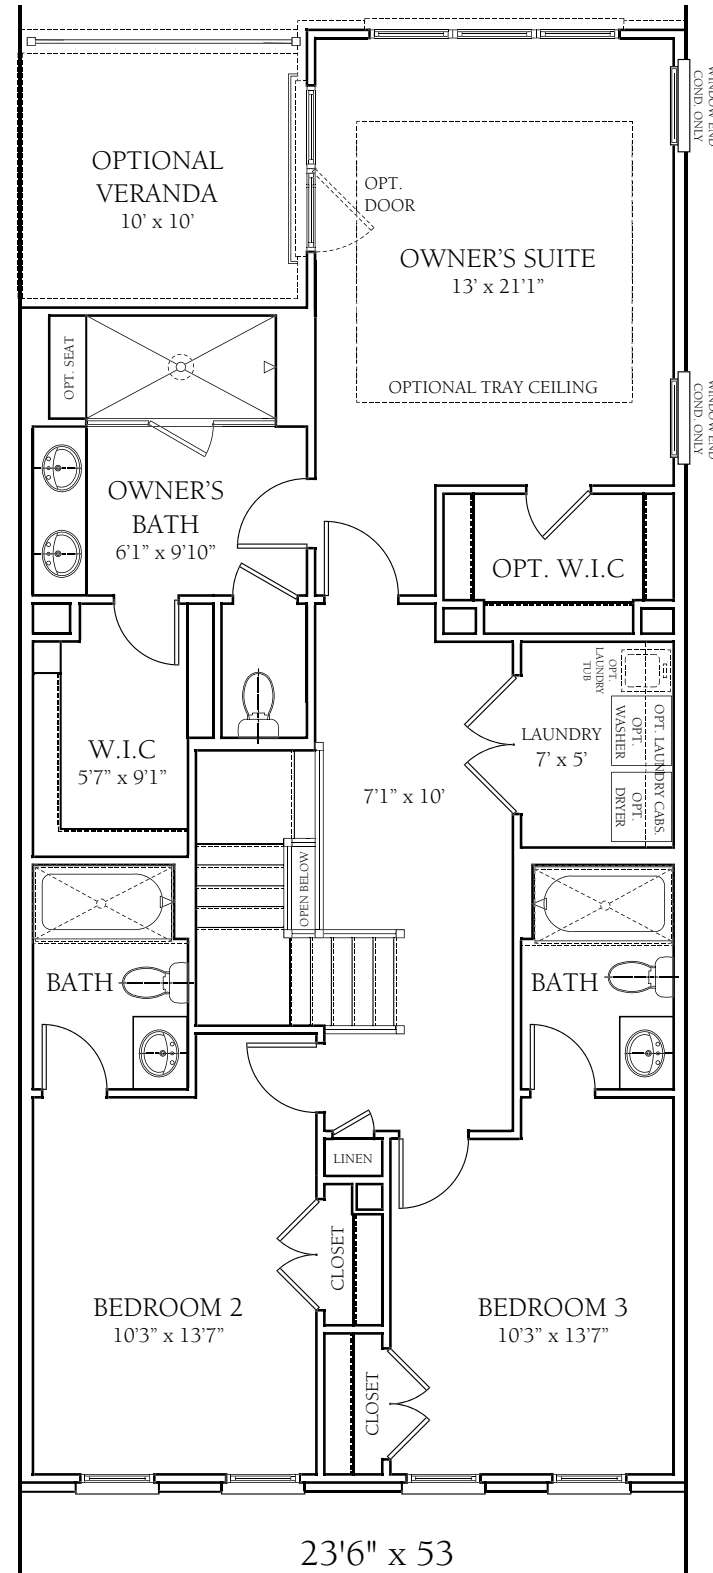

Upper Level