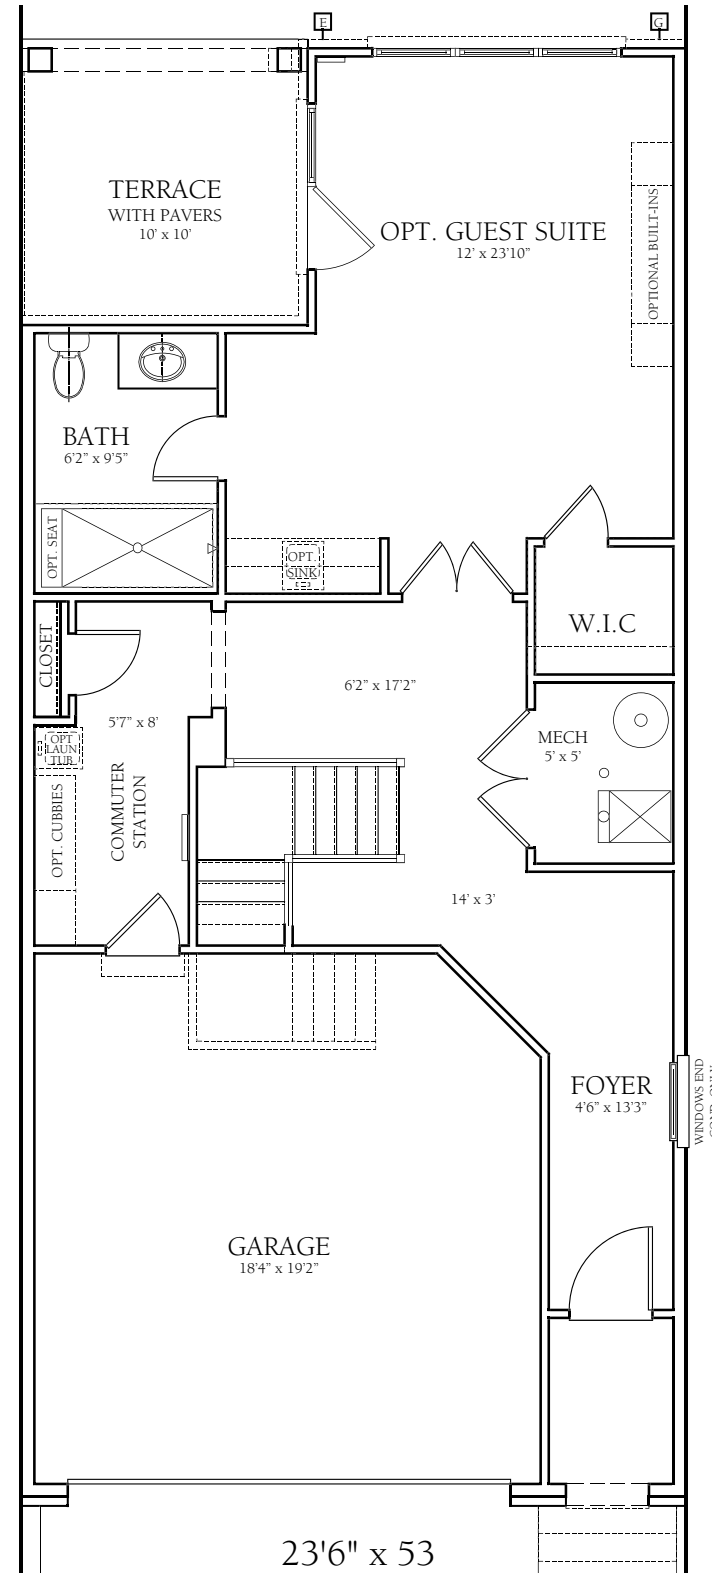

THE VERANDA COLLECTION

Elevation 3

Elevation 1

Elevation 2

Elevation 3 - Charleston Style End

THE GRANVILLE

THE GRANVILLE

OPT FULL BATH WITH CLUB ROOM

CHARLESTON STYLE END

Lower Level

Lower Level

Renderings are an artist's representation for illustrative purposes only. Plans and specifications are subject to modifications without notice. All dimensions are approximate. The information, plans, specifications and designs contained in these drawings cannot be used or reproduced without prior written consent of Basheer & Edgemore. © Basheer and Edgemore. All Rights Reserved.