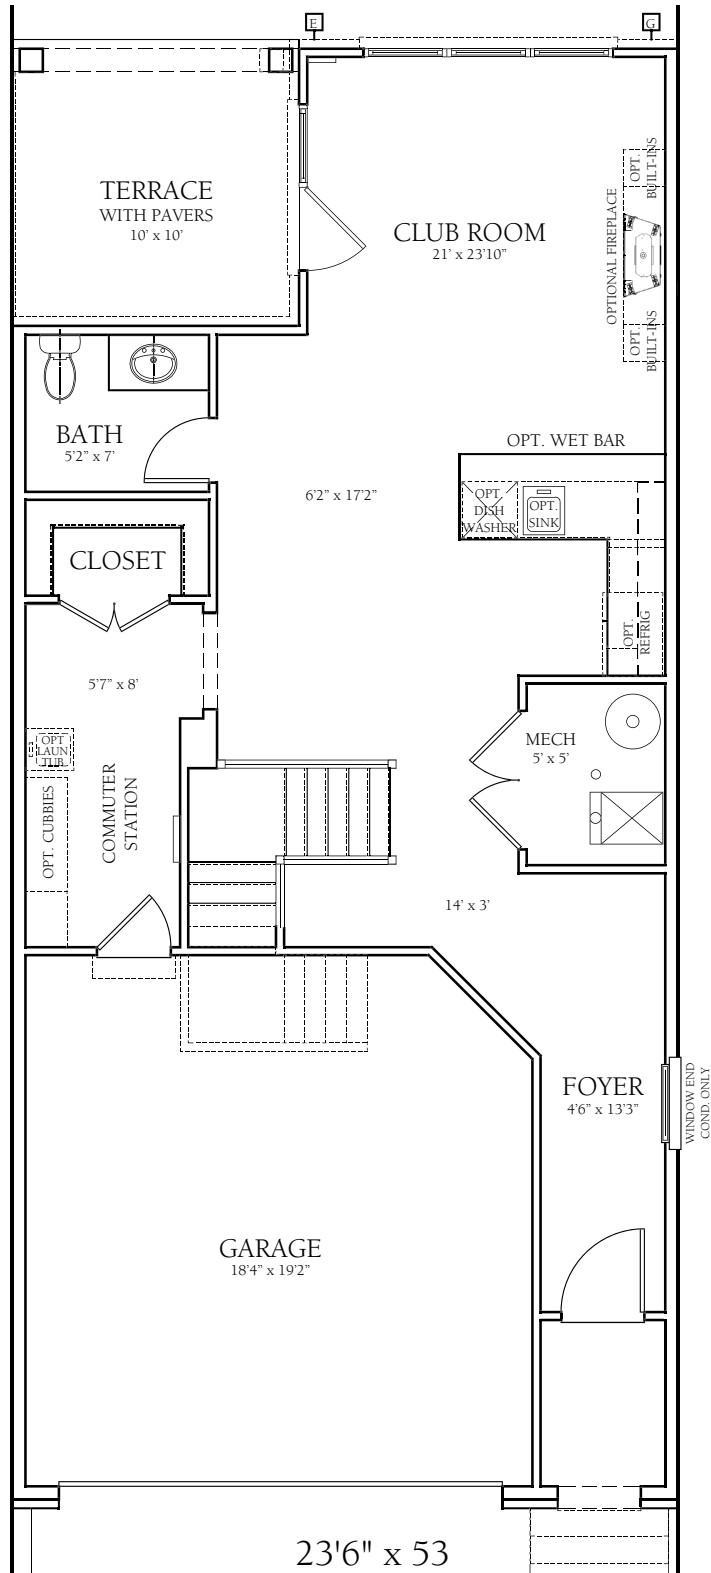

THE VERANDA COLLECTION

Elevation 3

Elevation 1

Elevation 2

Elevation 3 - Charleston Style End

THE GRANVILLE

THE GRANVILLE

OPT FULL BATH WITH CLUB ROOM

CHARLESTON STYLE END

Lower Level

Lower Level

Renderings are an artist's representation for illustrative purposes only. Plans and specifications are subject to modifications without notice. All dimensions are approximate. The information, plans, specifications and designs contained in these drawings cannot be used or reproduced without prior written consent of Basheer & Edgemore. © Basheer and Edgemore. All Rights Reserved.