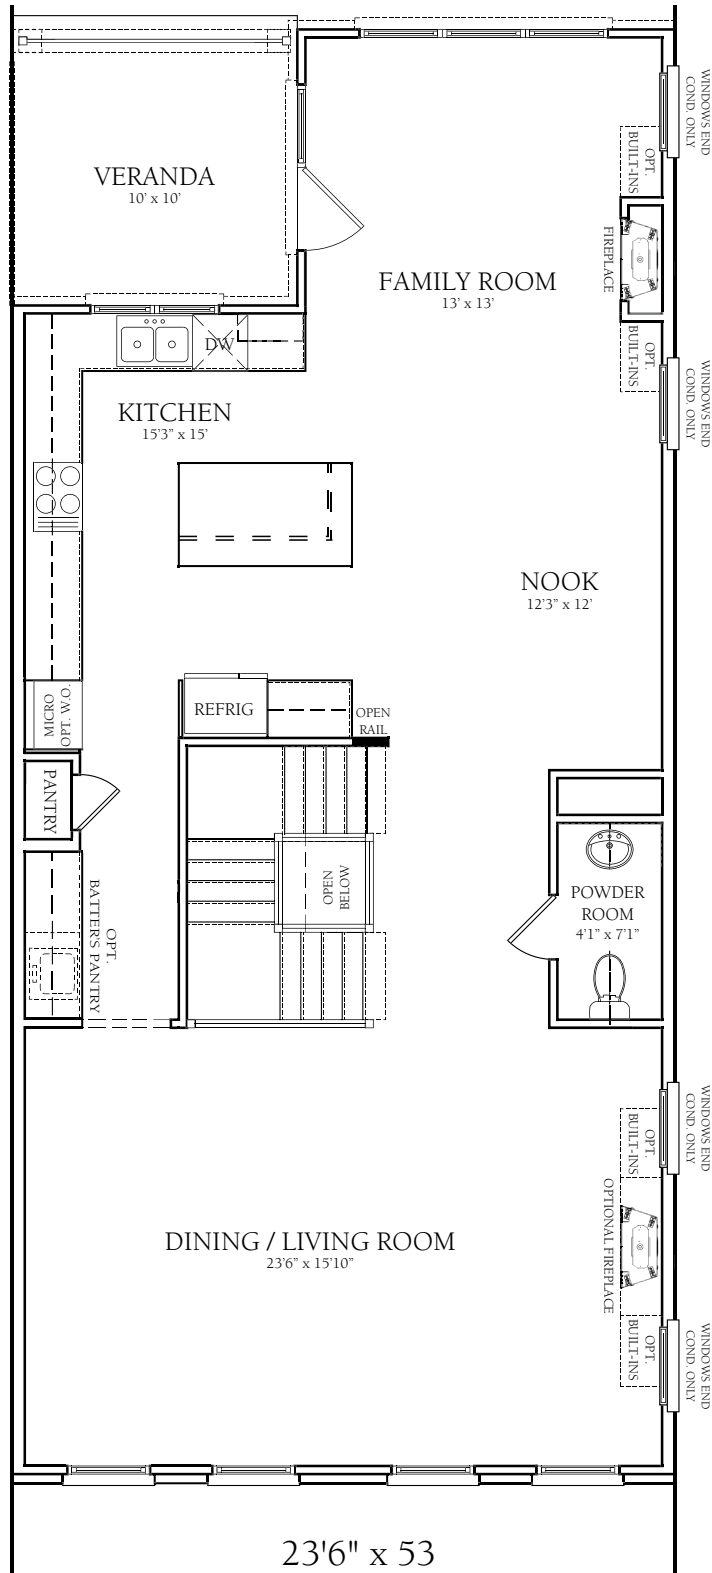

THE VERANDA COLLECTION

Elevation 3

Elevation 1

Elevation 2

Elevation 3 - Charleston Style End

THE GRANVILLE

THE GRANVILLE

OPT FULL BATH WITH CLUB ROOM

CHARLESTON STYLE END

Lower Level

Lower Level

Renderings are an artist's representation for illustrative purposes only. Plans and specifications are subject to modifications without notice. All dimensions are approximate. The information, plans, specifications and designs contained in these drawings cannot be used or reproduced without prior written consent of Basheer & Edgemore. © Basheer and Edgemore. All Rights Reserved.